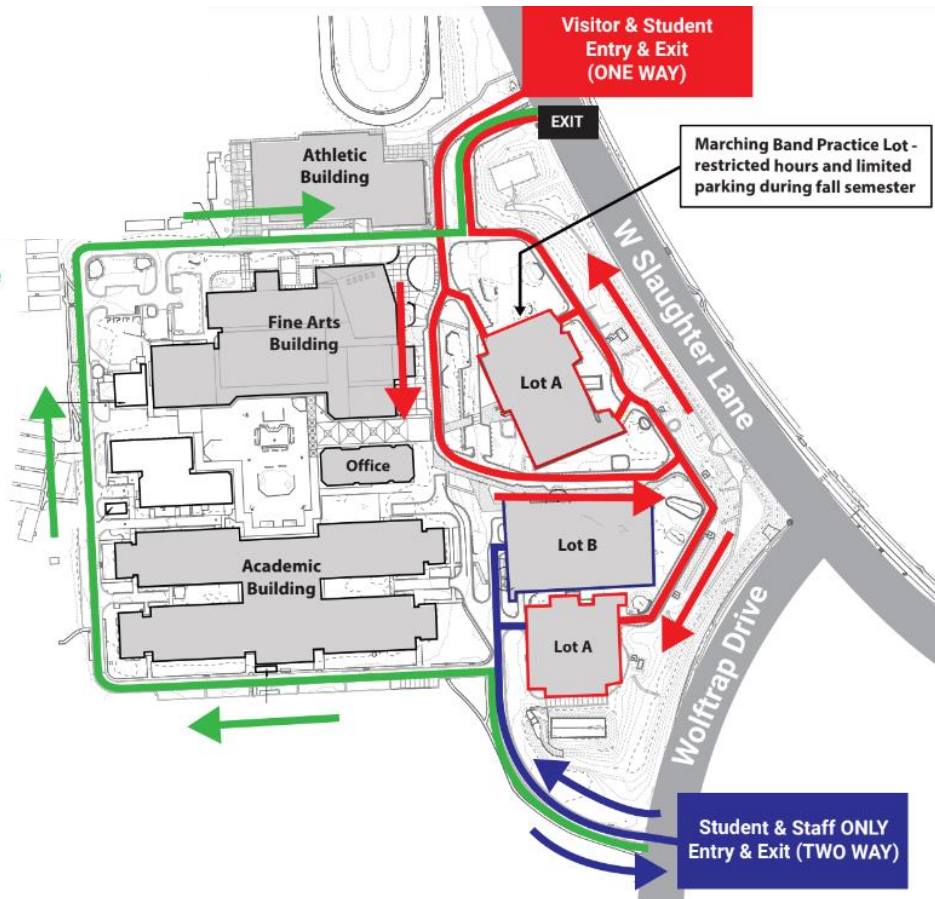

ATTENDING BOWIE WRESTLING

WHERE TO DRIVE

- Enter from Slaughter and Park in Lot A

WHERE TO GO

- Walk over to Athletic Building. 2 entries.